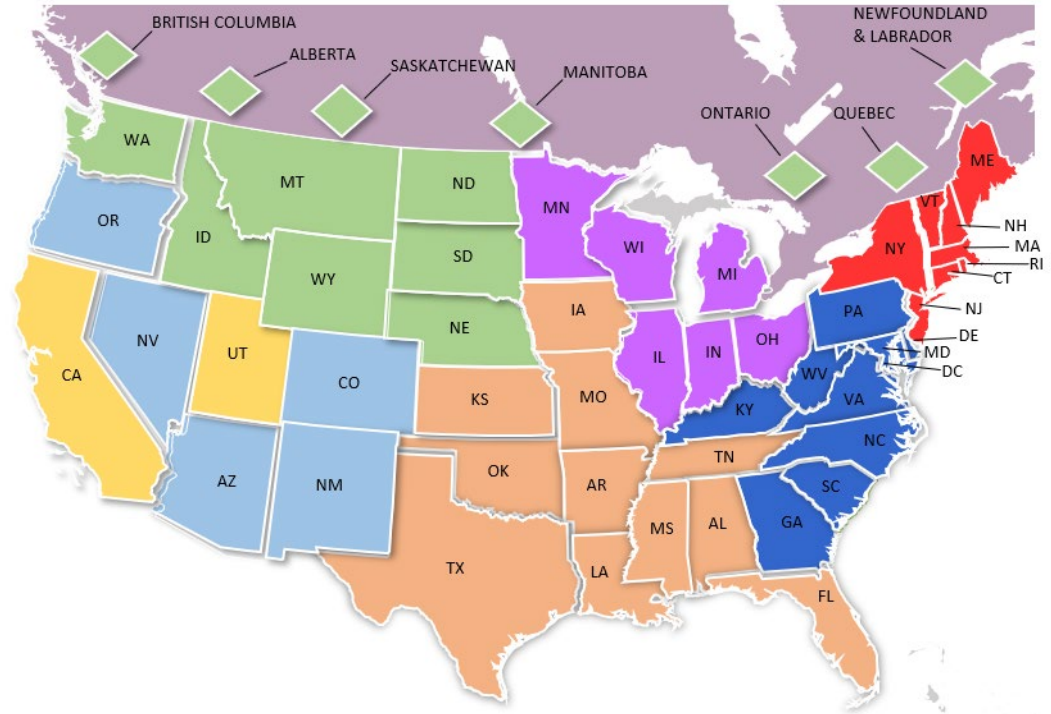

# GRPO Asset Management – NAOPS

**SRAM – West**  
Russell Urness  
urnessr@

**RAM – Northwest/Canada**  
AK, BC, MT, WA  
Raman Gill  
glraman@

**Asset Manager**  
AB, ID, MB, ND, NE, NL,  
NS, ON, QC, SD, SK, WY  
Max Fidler  
mfidler@